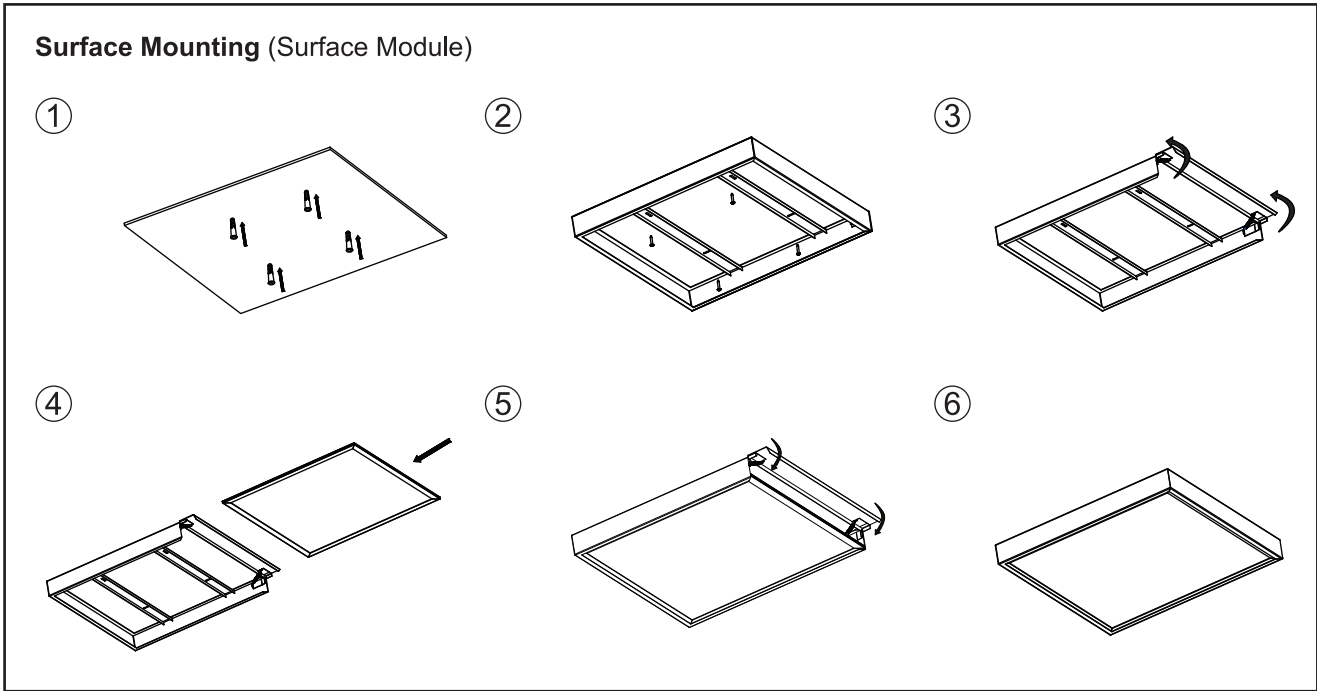

LED Slim Panel Basic

Item Code	CCT	kg
140067185	4000K	2.17kg
542004008710	3000K	2.17kg
542004004200	4000K	2.31kg

*Surface module to be purchased separately.

Model Name	A (mm)	B (mm)	C (mm)	Rated Voltage	Frequency	Rated Power
LED PL-RC-SL-B SQ595-36W	595	595	8.8	220-240V~	50/60Hz	36W
LED PL-RC-SL-B SQ622-36W	622	622	8.8	220-240V~	50/60Hz	36W

Wire Connection

Recessed (Lay-in)

Surface Mounting (Surface Module)

Luminaires not suitable for covering with thermally insulating material.
Leuchten sind nicht mit thermisch isolierenden Materialien abzudecken.